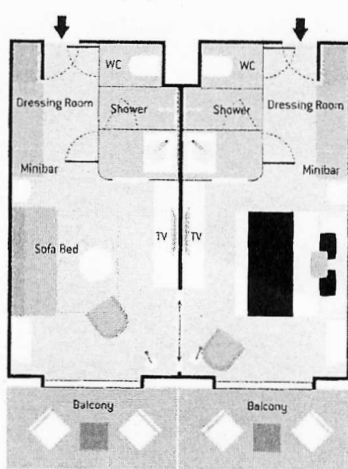

Discover your Stateroom

OWNER'S SUITE

45 sq.m + 40 sq.m. private terrace* with hot tub and sliding bay windows
 484 sq.ft + 430 sq.ft. private terrace* with hot tub and sliding bay windows

40 sq.m. of private terrace aboard *Le Lapérouse* and *Le Champlain* - 323 sq.ft.
 *private terrace aboard *Le Lapérouse* and *Le Champlain*)

3 GRAND DELUXE SUITES

45 sq.m + 30 sq.m. private terrace and sliding bay windows
 484 sq.ft + 323 sq.ft. private terrace and sliding bay windows

4 PRIVILEGE SUITES

32 sq.m + 8 sq.m. private balcony with sliding bay window
 344 sq.ft + 86 sq.ft. private balcony with sliding bay window

18 PRESTIGE SUITES

38 sq.m + 8 sq.m. private balcony with sliding bay window
 409 sq.ft + 86 sq.ft. private balcony with sliding bay window

66 PRESTIGE STATEROOMS

19 sq.m + 4 sq.m. private balcony with sliding bay window
 204 sq.ft + 43 sq.ft. private balcony with sliding bay window

Except aboard *Le Lapérouse* and *Le Champlain*)

5 DELUXE SUITES

27,5 sq.m + 6 sq.m. private balcony with sliding bay window
 291 sq.ft + 65 sq.ft. private balcony with sliding bay window

13 DELUXE STATEROOMS