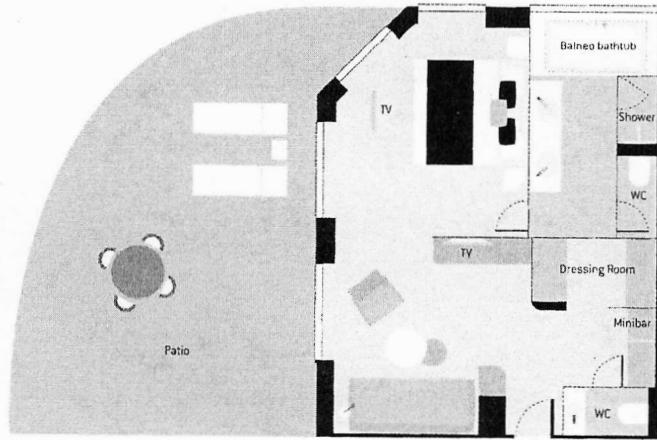

Discover your Stateroom

OWNER'S SUITE

45 sq.m + 40 sq.m. private terrace* with hot tub and sliding bay windows
 484 sq.ft + 430 sq.ft. private terrace* with hot tub and sliding bay windows

40 sq.m. of private terrace aboard *Le Lapérouse* and *Le Champlain* - 323 sq.ft.
 *private terrace aboard *Le Lapérouse* and *Le Champlain*)

3 GRAND DELUXE SUITES

45 sq.m + 30 sq.m. private terrace and sliding bay windows
 484 sq.ft + 323 sq.ft. private terrace and sliding bay windows

4 PRIVILEGE SUITES

32 sq.m + 8 sq.m. private balcony with sliding bay window
 344 sq.ft + 86 sq.ft. private balcony with sliding bay window

18 PRESTIGE SUITES

38 sq.m + 8 sq.m. private balcony with sliding bay window
 409 sq.ft + 86 sq.ft. private balcony with sliding bay window

66 PRESTIGE STATEROOMS

19 sq.m + 4 sq.m. private balcony with sliding bay window
 204 sq.ft + 43 sq.ft. private balcony with sliding bay window

Except aboard *Le Lapérouse* and *Le Champlain*)

5 DELUXE SUITES

27,5 sq.m + 6 sq.m. private balcony with sliding bay window
 291 sq.ft + 65 sq.ft. private balcony with sliding bay window

13 DELUXE STATEROOMS