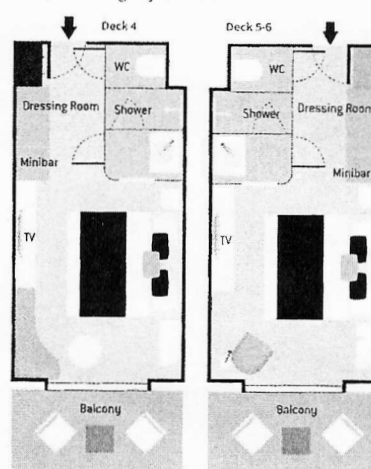

Discover your Stateroom

OWNER'S SUITE

45 sq.m + 40 sq.m. private terrace* with hot tub and sliding bay windows
 484 sq.ft + 430 sq.ft. private terrace* with hot tub and sliding bay windows

40 sq.m. of private terrace aboard *Le Lapérouse* and *Le Champlain* - 323 sq.ft.
 *private terrace aboard *Le Lapérouse* and *Le Champlain*)

3 GRAND DELUXE SUITES

45 sq.m + 30 sq.m. private terrace and sliding bay windows
 484 sq.ft + 323 sq.ft. private terrace and sliding bay windows

4 PRIVILEGE SUITES

32 sq.m + 8 sq.m. private balcony with sliding bay window
 344 sq.ft + 86 sq.ft. private balcony with sliding bay window

18 PRESTIGE SUITES

38 sq.m + 8 sq.m. private balcony with sliding bay window
 409 sq.ft + 86 sq.ft. private balcony with sliding bay window

66 PRESTIGE STATEROOMS

19 sq.m + 4 sq.m. private balcony with sliding bay window
 204 sq.ft + 43 sq.ft. private balcony with sliding bay window

Except aboard *Le Lapérouse* and *Le Champlain*)

5 DELUXE SUITES

27,5 sq.m + 6 sq.m. private balcony with sliding bay window
 291 sq.ft + 65 sq.ft. private balcony with sliding bay window

13 DELUXE STATEROOMS