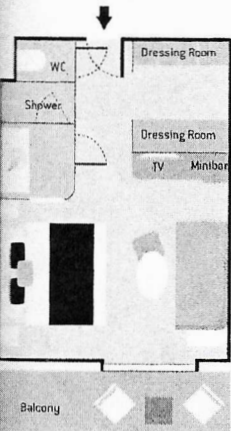

Discover your Stateroom

OWNER'S SUITE

45 sq.m + 40 sq.m. private terrace* with hot tub and sliding bay windows
 484 sq.ft + 430 sq.ft. private terrace* with hot tub and sliding bay windows

40 sq.m. of private terrace aboard *Le Lapérouse* and *Le Champlain* - 323 sq.ft.
 *private terrace aboard *Le Lapérouse* and *Le Champlain*)

3 GRAND DELUXE SUITES

45 sq.m + 30 sq.m. private terrace and sliding bay windows
 484 sq.ft + 323 sq.ft. private terrace and sliding bay windows

4 PRIVILEGE SUITES

32 sq.m + 8 sq.m. private balcony with sliding bay window
 344 sq.ft + 86 sq.ft. private balcony with sliding bay window

18 PRESTIGE SUITES

38 sq.m + 8 sq.m. private balcony with sliding bay window
 409 sq.ft + 86 sq.ft. private balcony with sliding bay window

66 PRESTIGE STATEROOMS

19 sq.m + 4 sq.m. private balcony with sliding bay window
 204 sq.ft + 43 sq.ft. private balcony with sliding bay window

Except aboard *Le Lapérouse* and *Le Champlain*)

5 DELUXE SUITES

27,5 sq.m + 6 sq.m. private balcony with sliding bay window
 291 sq.ft + 65 sq.ft. private balcony with sliding bay window

13 DELUXE STATEROOMS