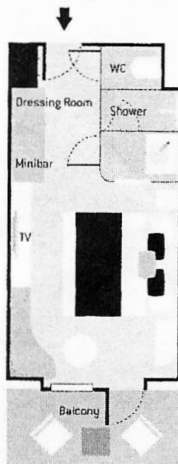

18 PRESTIGE SUITES

38 sq.m + 8 sq.m. private balcony with sliding bay window
 409 sq.ft + 86 sq.ft. private balcony with sliding bay window

66 PRESTIGE STATEROOMS

19 sq.m + 4 sq.m. private balcony with sliding bay window
 204 sq.ft + 43 sq.ft. private balcony with sliding bay window

Except aboard *Le Lapérouse* and *Le Champlain*)

5 DELUXE SUITES

27,5 sq.m + 6 sq.m. private balcony with sliding bay window
 291 sq.ft + 65 sq.ft. private balcony with sliding bay window

13 DELUXE STATEROOMS

19 sq.m + 4 sq.m. private balcony with French window
 204 sq.ft + 43 sq.ft. private balcony with French window

Visit *Le Lapérouse*
 by scanning
 this QR code