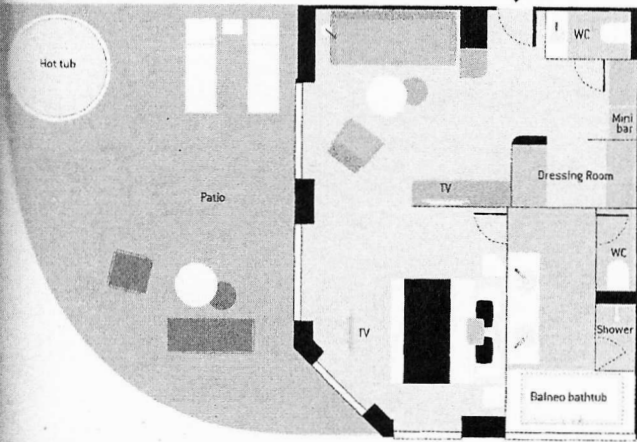

Discover your Stateroom

OWNER'S SUITE

45 sq.m + 40 sq.m. private terrace* with hot tub and sliding bay windows
 484 sq.ft + 430 sq.ft. private terrace* with hot tub and sliding bay windows

40 sq.m. of private terrace aboard *Le Lapérouse* and *Le Champlain* - 323 sq.ft.
 *private terrace aboard *Le Lapérouse* and *Le Champlain*)

3 GRAND DELUXE SUITES

45 sq.m + 30 sq.m. private terrace and sliding bay windows
 484 sq.ft + 323 sq.ft. private terrace and sliding bay windows

4 PRIVILEGE SUITES

32 sq.m + 8 sq.m. private balcony with sliding bay window
 344 sq.ft + 86 sq.ft. private balcony with sliding bay window

18 PRESTIGE SUITES

38 sq.m + 8 sq.m. private balcony with sliding bay window
 409 sq.ft + 86 sq.ft. private balcony with sliding bay window

66 PRESTIGE STATEROOMS

19 sq.m + 4 sq.m. private balcony with sliding bay window
 204 sq.ft + 43 sq.ft. private balcony with sliding bay window

Except aboard *Le Lapérouse* and *Le Champlain*)

5 DELUXE SUITES

27,5 sq.m + 6 sq.m. private balcony with sliding bay window
 291 sq.ft + 65 sq.ft. private balcony with sliding bay window

13 DELUXE STATEROOMS