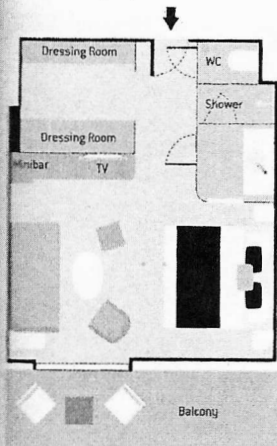

Discover your Stateroom

OWNER'S SUITE

45 sq.m + 40 sq.m. private terrace* with hot tub and sliding bay windows
 484 sq.ft + 430 sq.ft. private terrace* with hot tub and sliding bay windows

40 sq.m. of private terrace aboard *Le Lapérouse* and *Le Champlain* - 323 sq.ft.
 *private terrace aboard *Le Lapérouse* and *Le Champlain*)

3 GRAND DELUXE SUITES

45 sq.m + 30 sq.m. private terrace and sliding bay windows
 484 sq.ft + 323 sq.ft. private terrace and sliding bay windows

4 PRIVILEGE SUITES

32 sq.m + 8 sq.m. private balcony with sliding bay window
 344 sq.ft + 86 sq.ft. private balcony with sliding bay window

18 PRESTIGE SUITES

38 sq.m + 8 sq.m. private balcony with sliding bay window
 409 sq.ft + 86 sq.ft. private balcony with sliding bay window

66 PRESTIGE STATEROOMS

19 sq.m + 4 sq.m. private balcony with sliding bay window
 204 sq.ft + 43 sq.ft. private balcony with sliding bay window